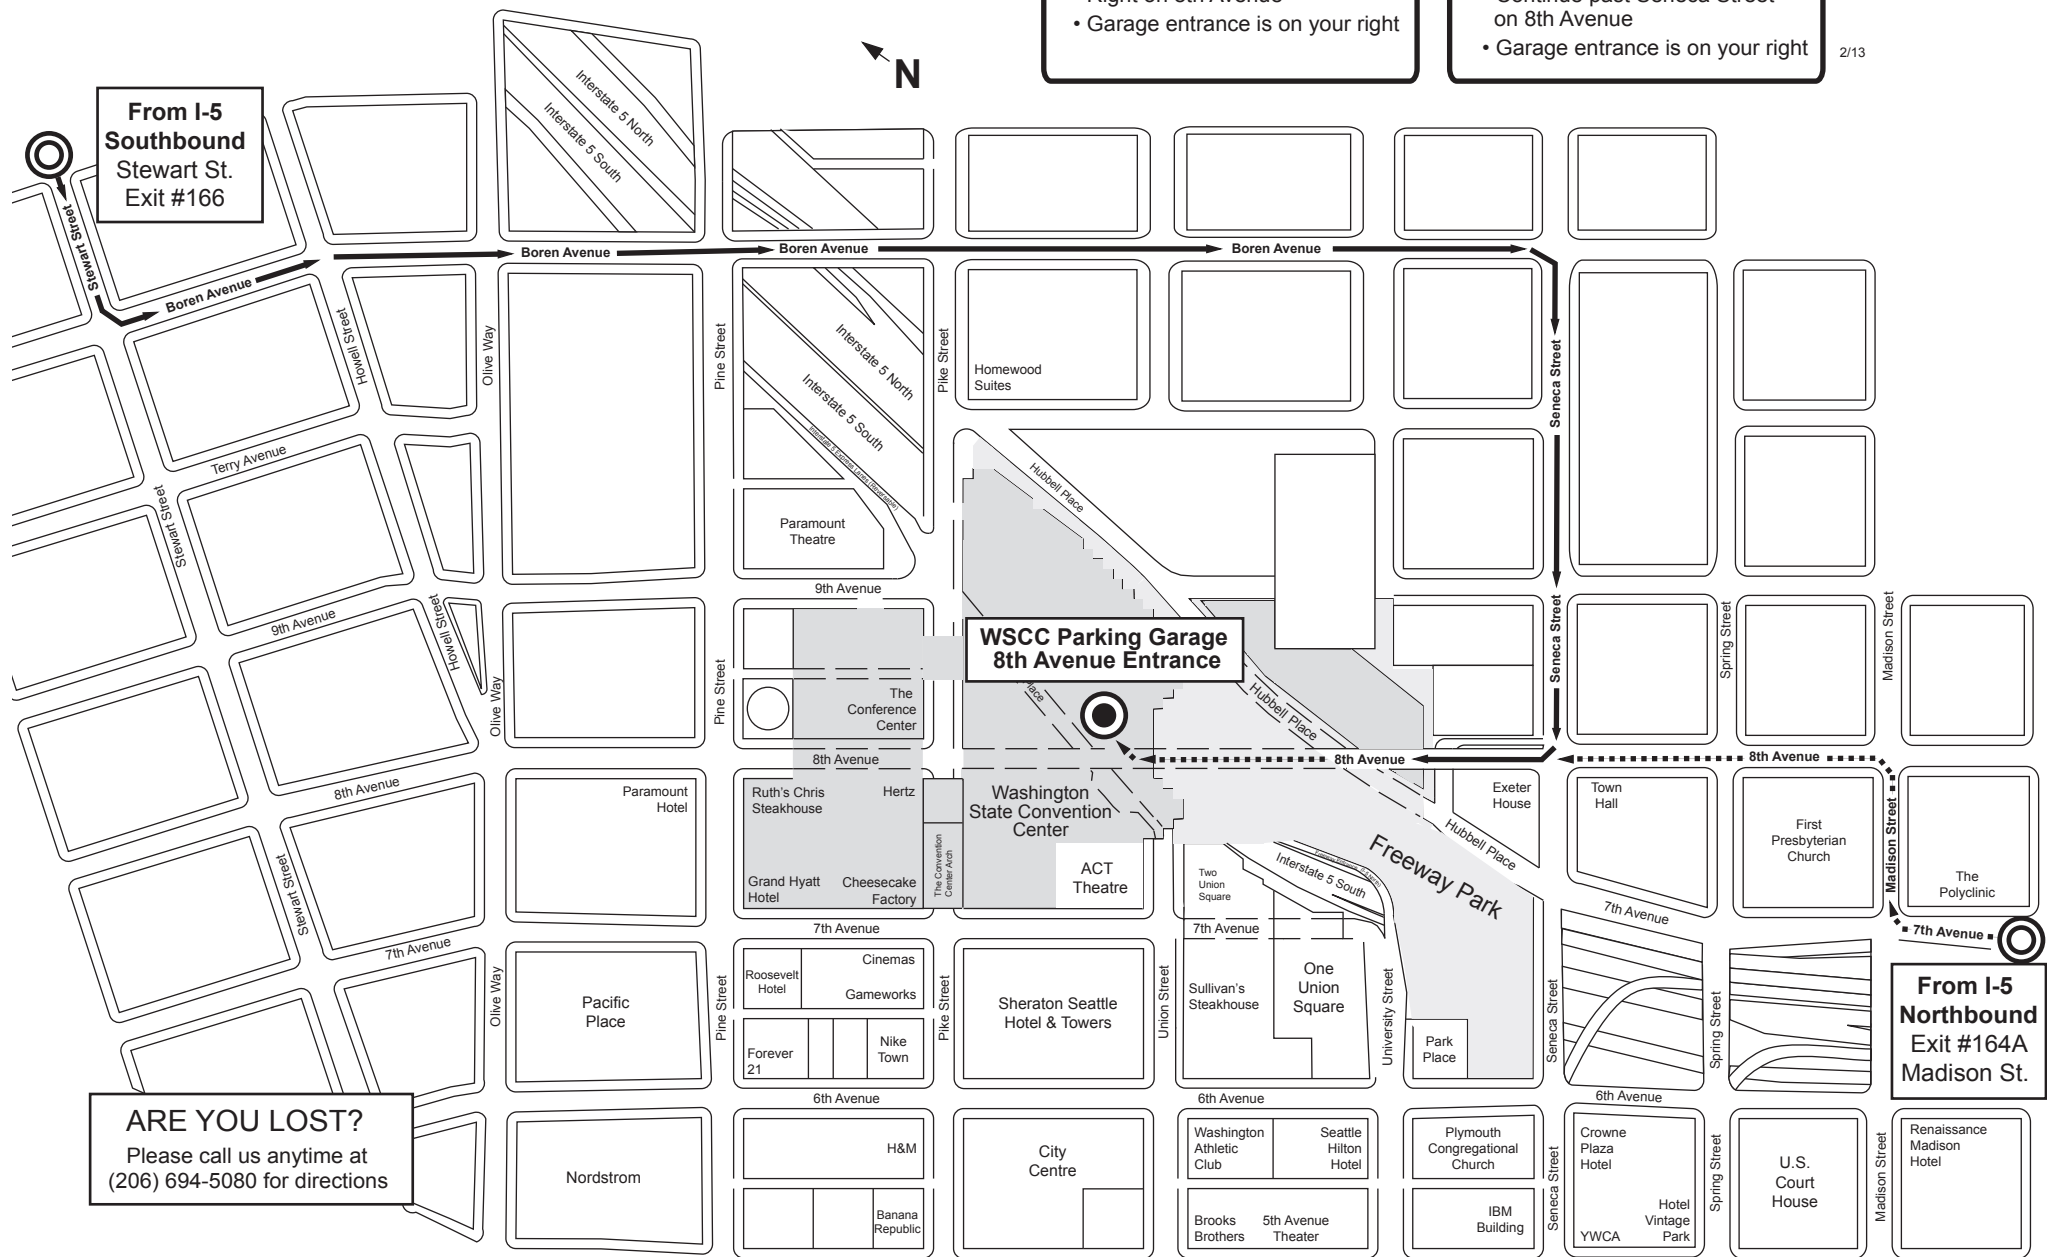

Washington State Convention Center

Directions to WSCC Parking Garage 8th Avenue Entrance

Maximum Vehicle Height 6' 5"

FROM I-5 SOUTHBOUND

- Interstate 5 Southbound
- Stewart Street exit (#166)
- Left on Boren Avenue
- Continue on Boren Avenue to Seneca Street
- Right on Seneca Street
- Right on 8th Avenue
- Garage entrance is on your right

**FROM I-5 NORTHBOUND
and I-90 WESTBOUND**

- Interstate 5 Northbound
- Madison Street exit (#164A) takes you to 7th Avenue
- Right on Madison Street
- Left on 8th Avenue
- Continue past Seneca Street on 8th Avenue
- Garage entrance is on your right

2/13

**From I-5 Southbound
Stewart St.
Exit #166**

**WSCC Parking Garage
8th Avenue Entrance**

**From I-5 Northbound
Exit #164A
Madison St.**

ARE YOU LOST?
Please call us anytime at
(206) 694-5080 for directions